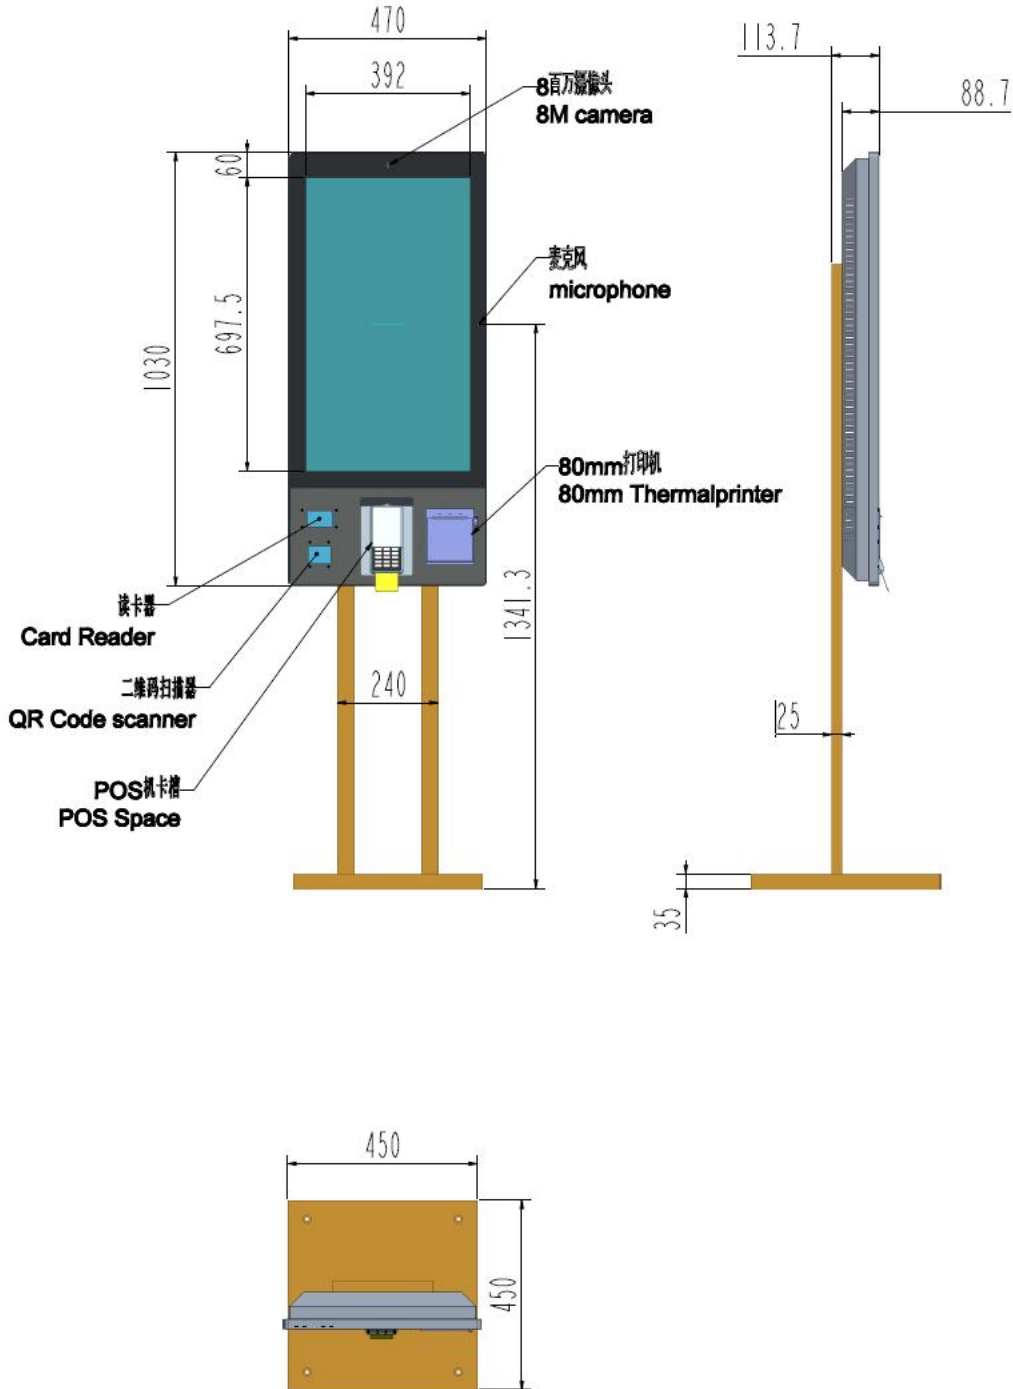

10. Dimension